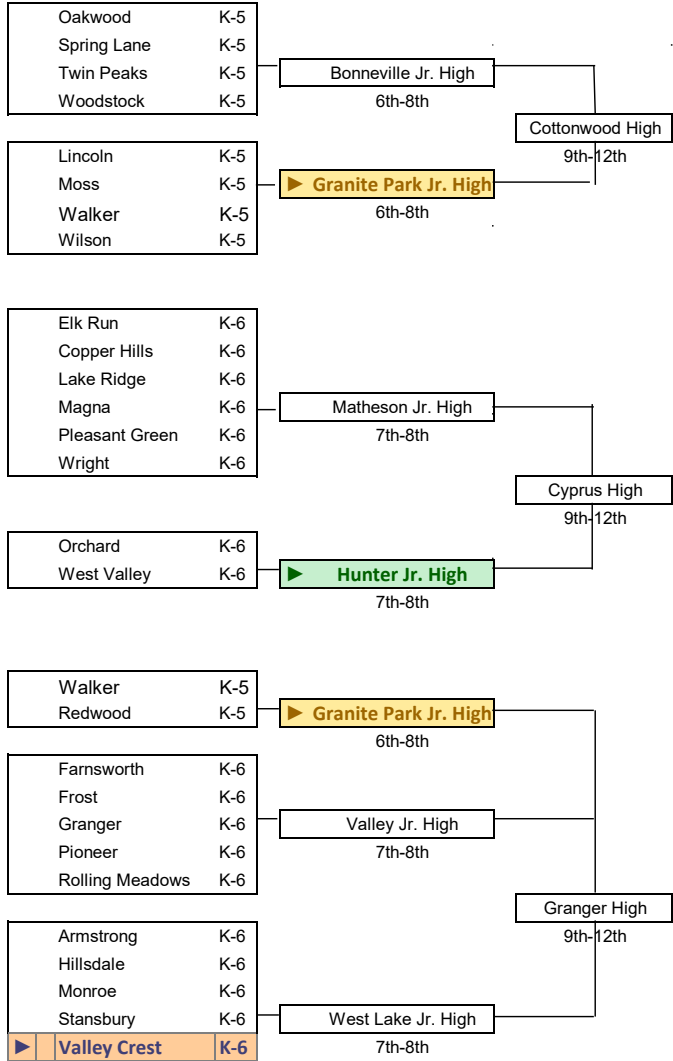

Granite School District Feeder School Flow Chart Changes for 2020-2021 School Year

- ▶ Feeds into more than one Jr or Sr High
- * ALC 6th Graders Only
- Taylorsville High is the only highschool with 10th-12th graders
- Sandburg Elementary is closed
- Westbrook Elementary is closed
- Roosevelt Elementary closed, Olene Walker New School