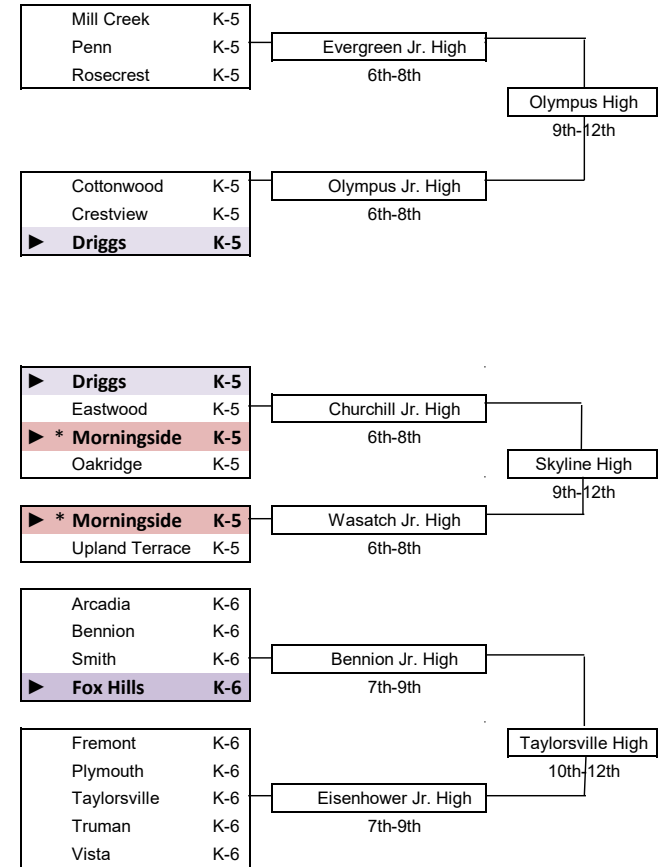

Granite School District Feeder School Flow Chart Changes for 2020-2021 School Year

- ▶ Feeds into more than one Jr or Sr High
- * ALC 6th Graders Only
- Taylorsville High is the only highschool with 10th-12th graders
- Sandburg Elementary is closed
- Westbrook Elementary is closed
- Roosevelt Elementary closed, Olene Walker New School