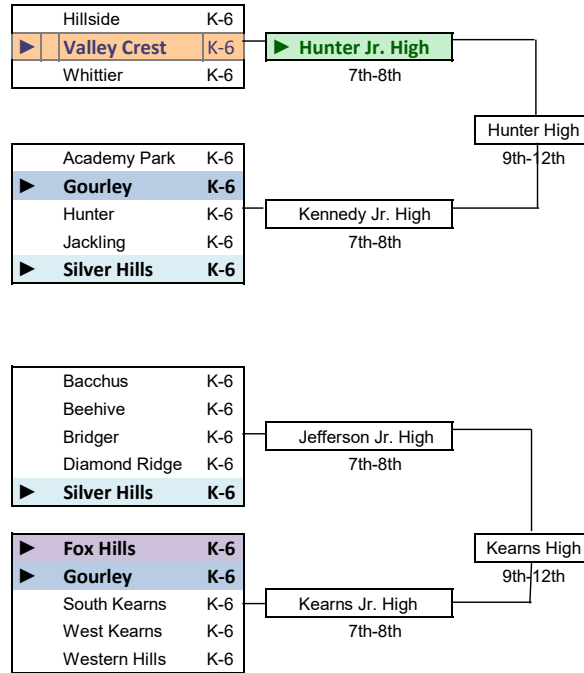

Granite School District Feeder School Flow Chart Changes for 2020-2021 School Year

- ▶ Feeds into more than one Jr or Sr High
- * ALC 6th Graders Only
- Taylorsville High is the only highschool with 10th-12th graders
- Sandburg Elementary is closed
- Westbrook Elementary is closed
- Roosevelt Elementary closed, Olene Walker New School