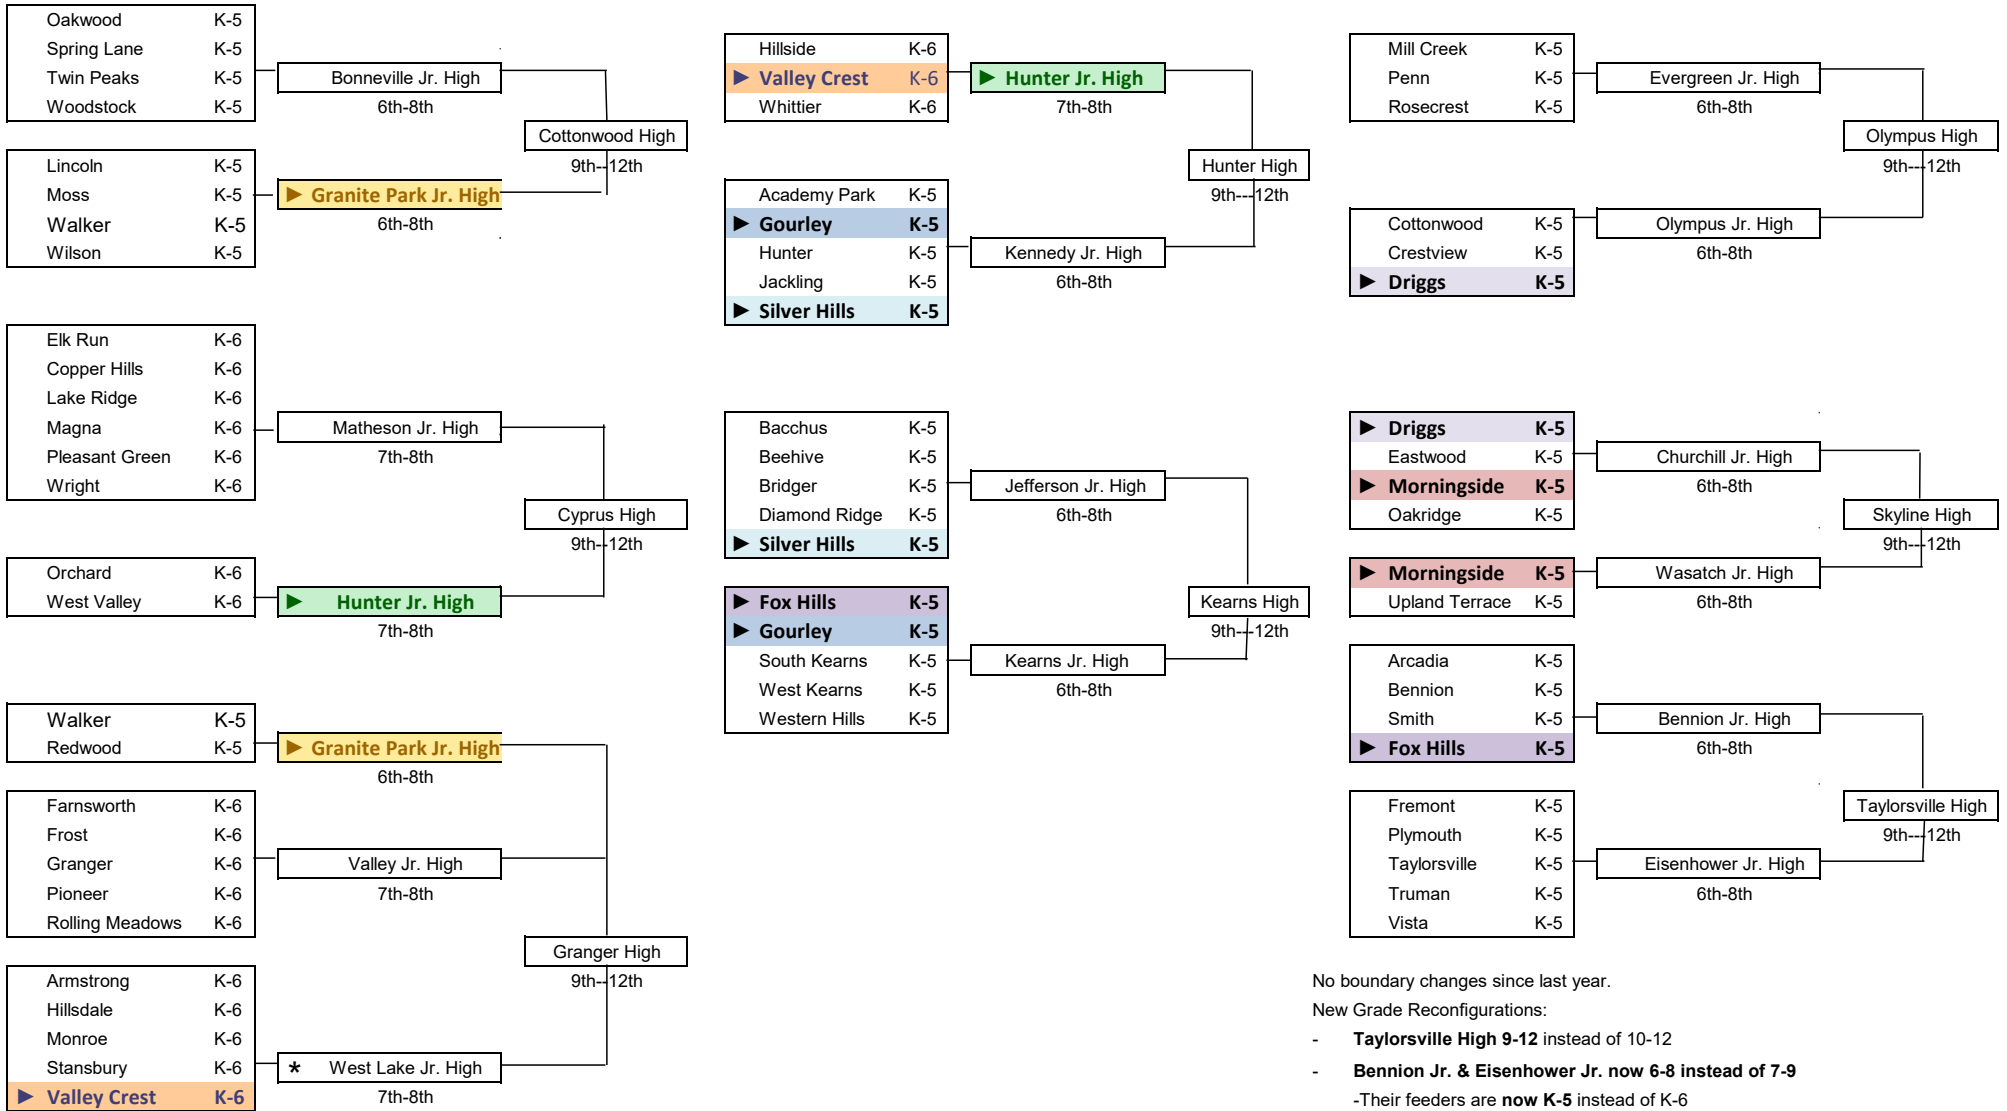

Granite School District Feeder School Flow Chart 2021-2022 School Year

▶ Feeds into more than one Jr or Sr High

* Because of earthquake damage Mar 18, 2020, West Lake STEM Jr. is still unusable. West Lake STEM students are temporarily located in the adapted Westbrook building.

- No boundary changes since last year.
New Grade Reconfigurations:
- **Taylorsville High 9-12** instead of 10-12
 - **Bennion Jr. & Eisenhower Jr. now 6-8 instead of 7-9**
-Their feeders are **now K-5** instead of K-6
Arcadia, Bennion, Smith, Fox Hills
Fremont, Plymouth, Taylorsville, Truman, Vista
 - Kennedy Jr., Jefferson Jr. & Kearns Jr. now 6-8 instead of 7-8
-Their feeders are **now K-5** instead of K-6
Academy Park, Gourley, Hunter, Jackling, Silver Hills
Bacchus, Beehive, Bridger, Diamond Ridge, Silver Hills