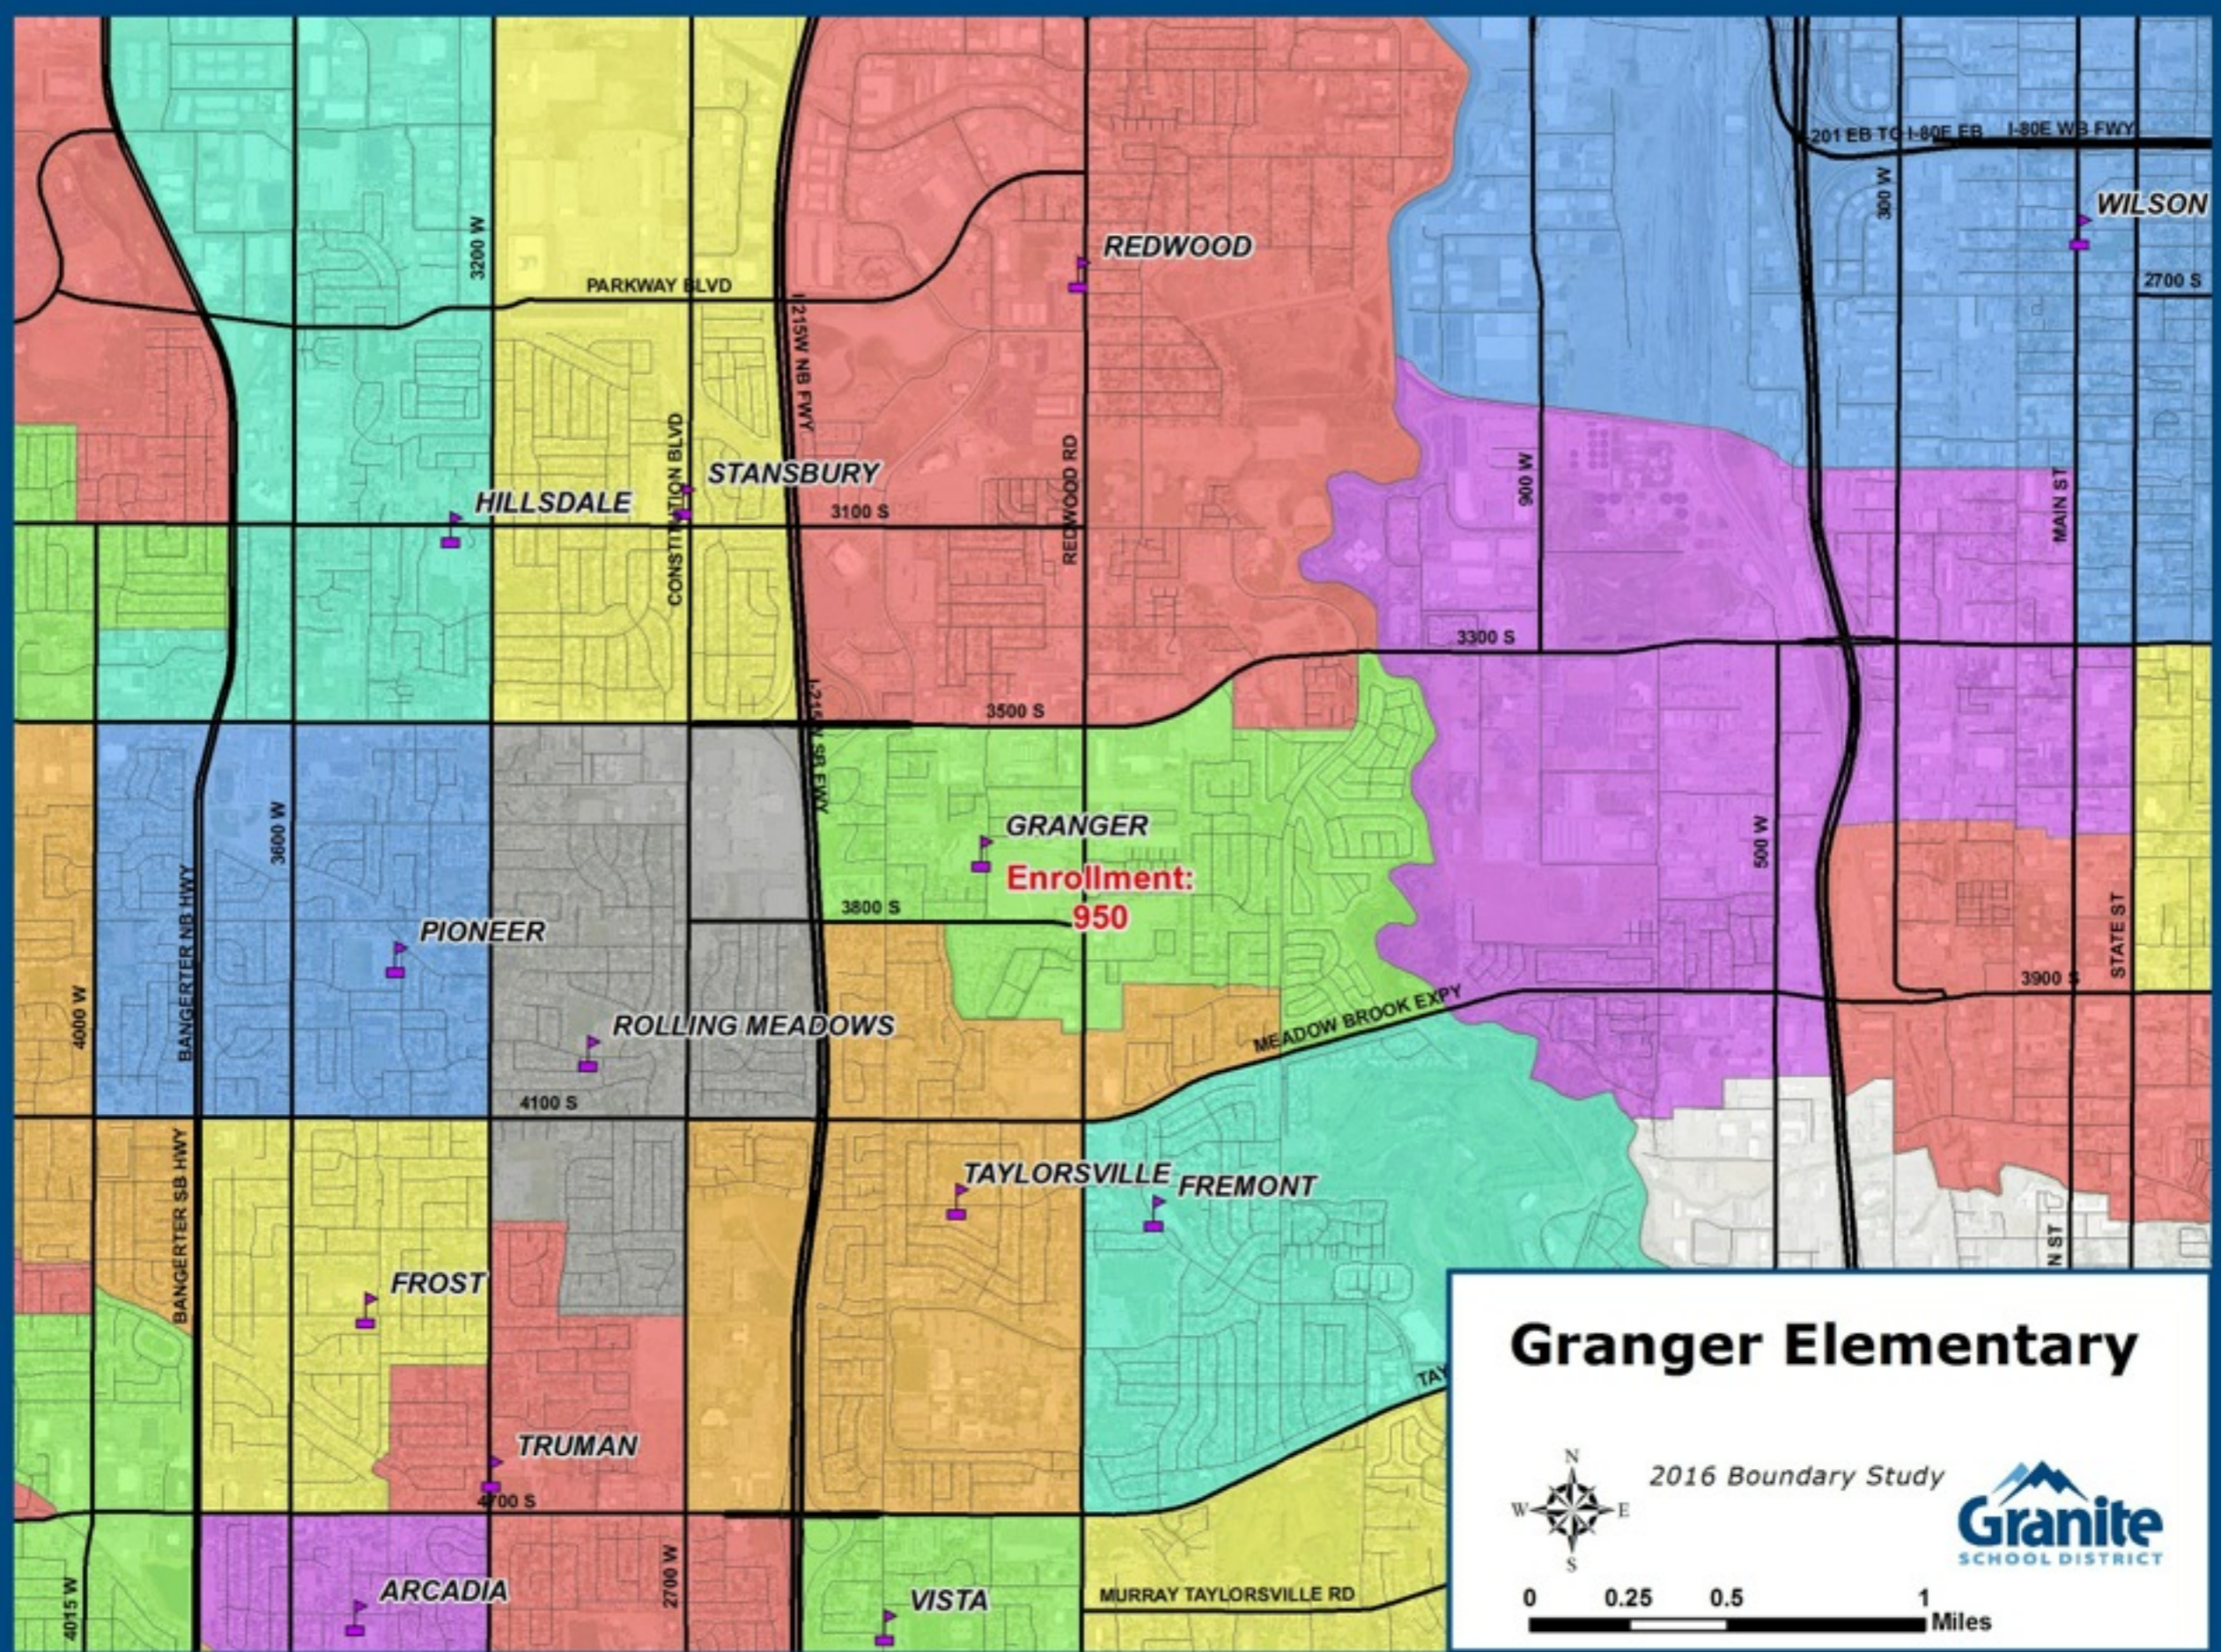

CURRENT STUDIES

- ❖ Granger Elementary Study
- ❖ 3100 South Corridor Study
- ❖ Silver Hills Elementary Study

GRANGER
Enrollment:
950

Granger Elementary

2016 Boundary Study

3100 South Study

2016 Boundary Study

Silver Hills Elementary

2016 Boundary Study

Miles

Granite
SCHOOL DISTRICT

REQUEST FOR BOARD APPROVAL TO
SCHEDULE OPEN HOUSES