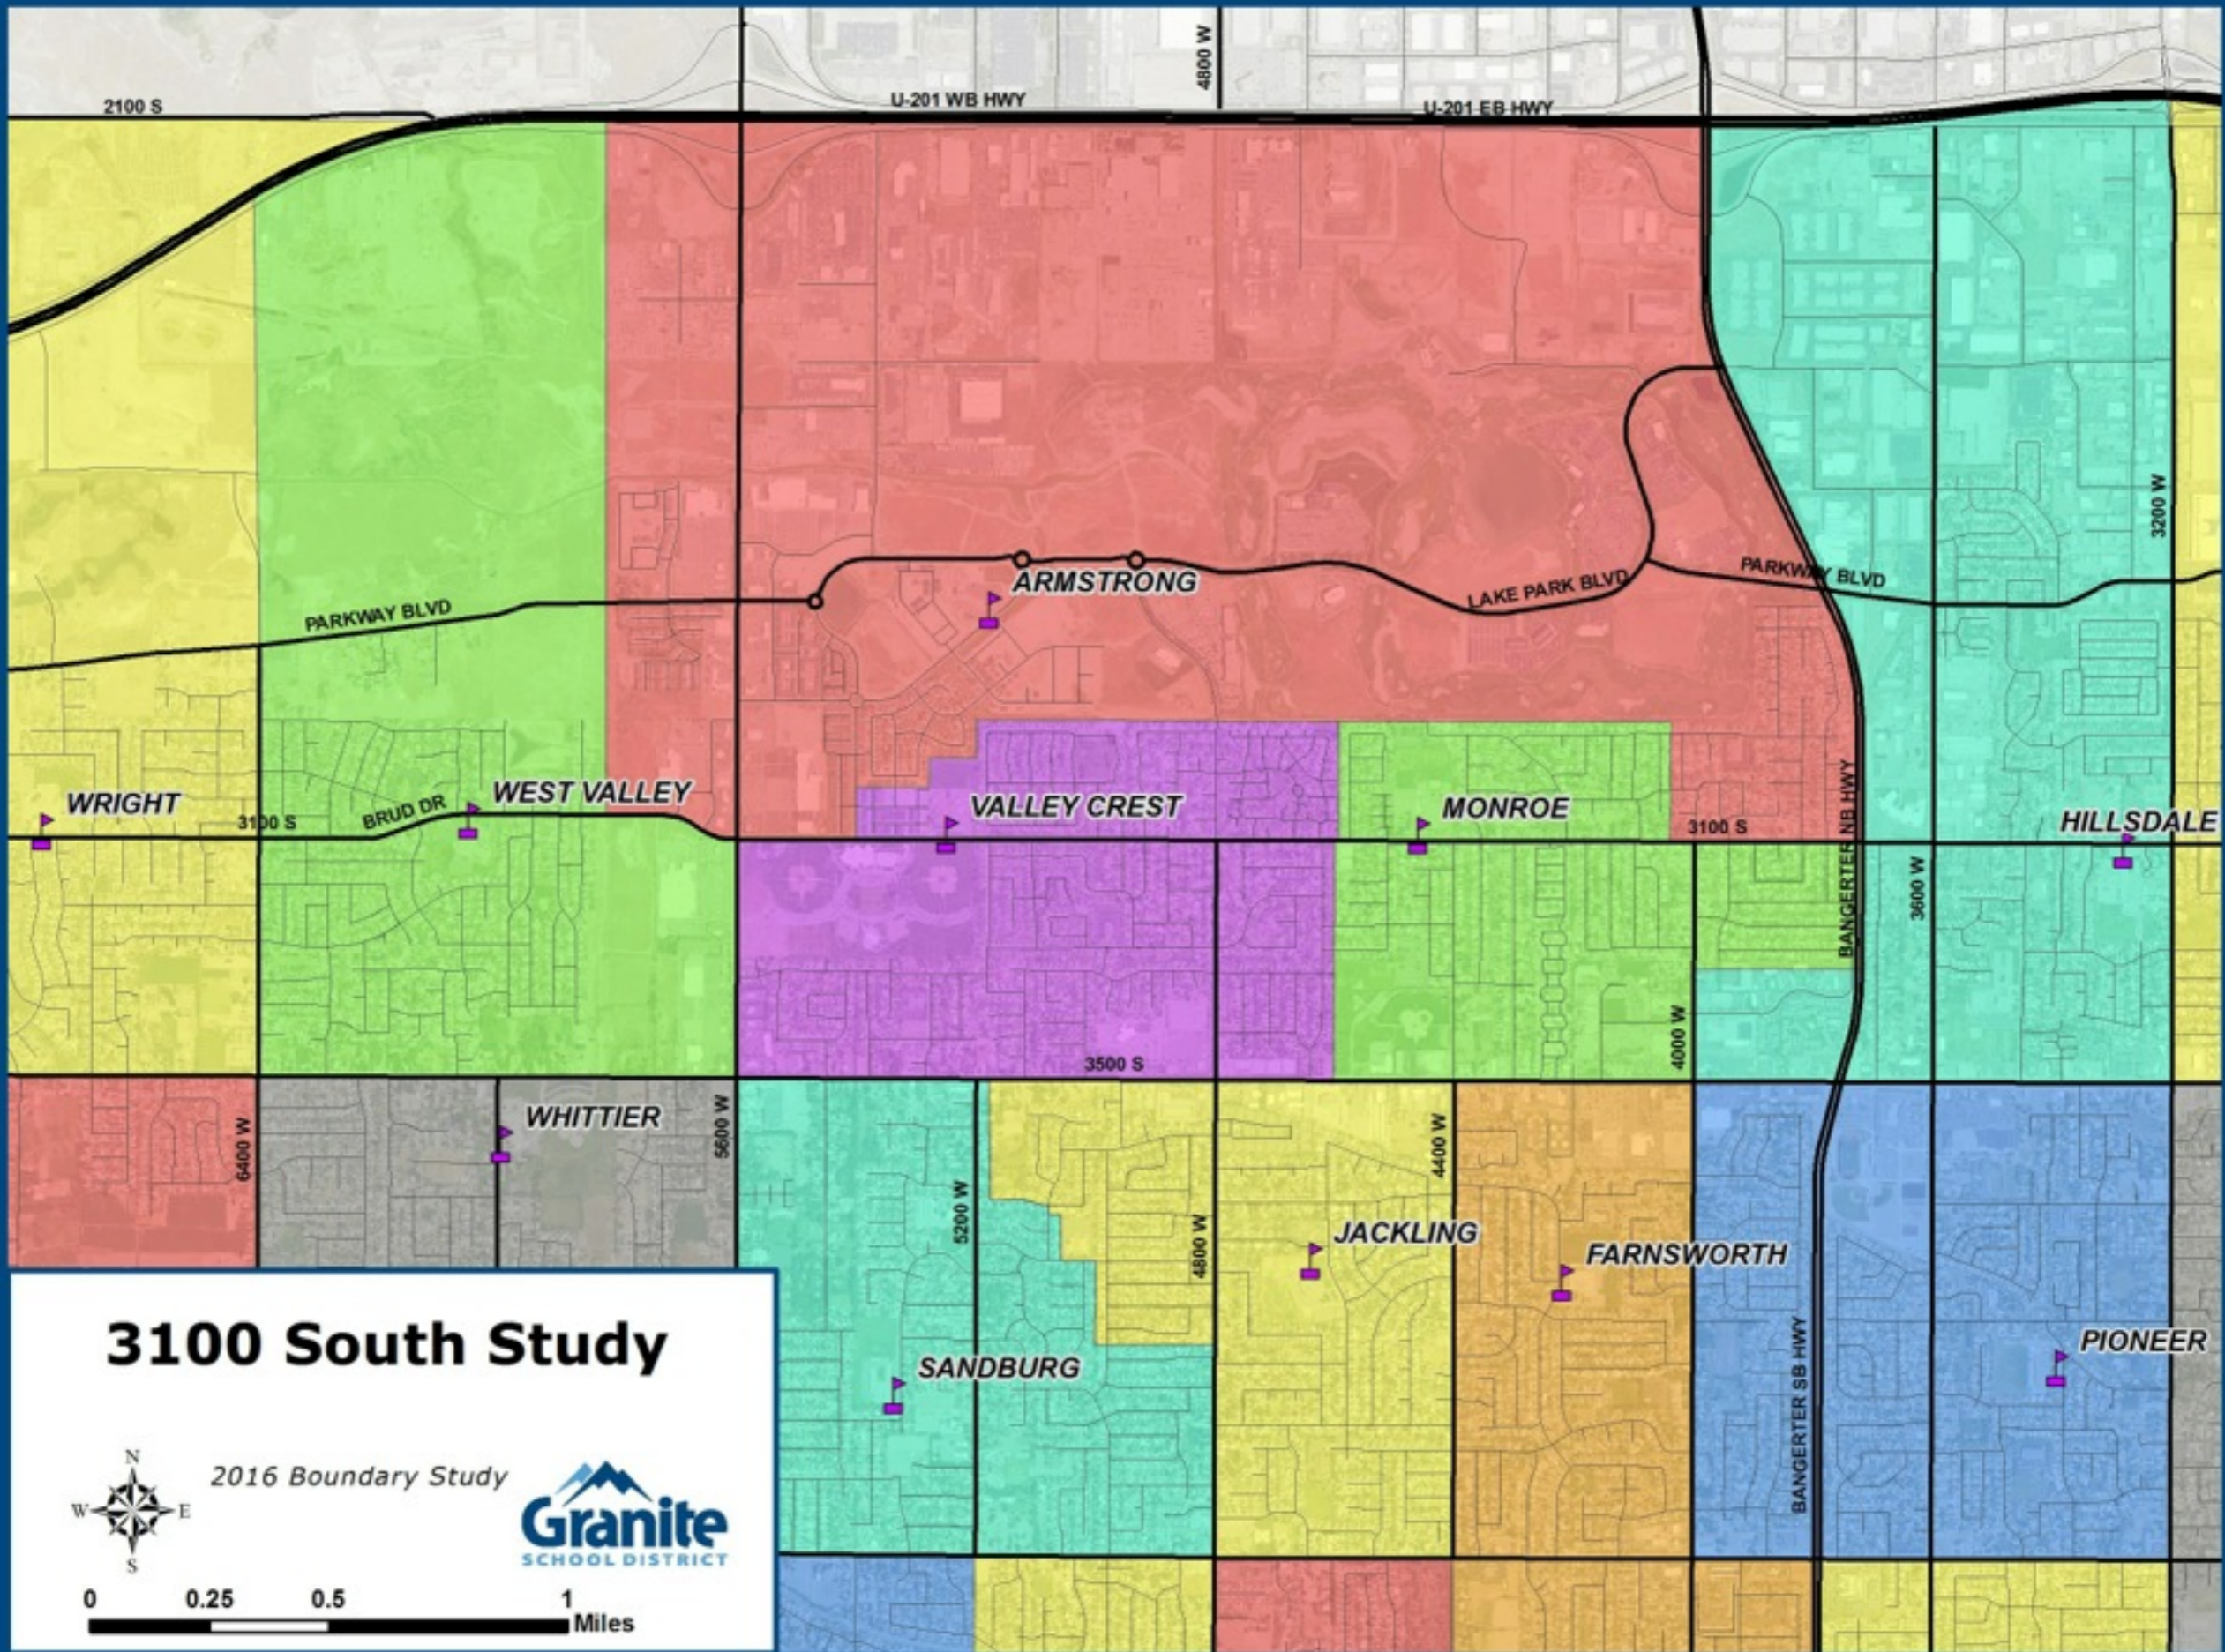

CURRENT STUDIES

- ❖ Granger Elementary Study
- ❖ 3100 South Corridor Study
- ❖ Silver Hills Elementary Study

GRANGER
Enrollment:
950

Granger Elementary

2016 Boundary Study

3100 South Study

2016 Boundary Study

Silver Hills Elementary

2016 Boundary Study

Miles

Granite
SCHOOL DISTRICT

REQUEST FOR BOARD APPROVAL TO
SCHEDULE OPEN HOUSES