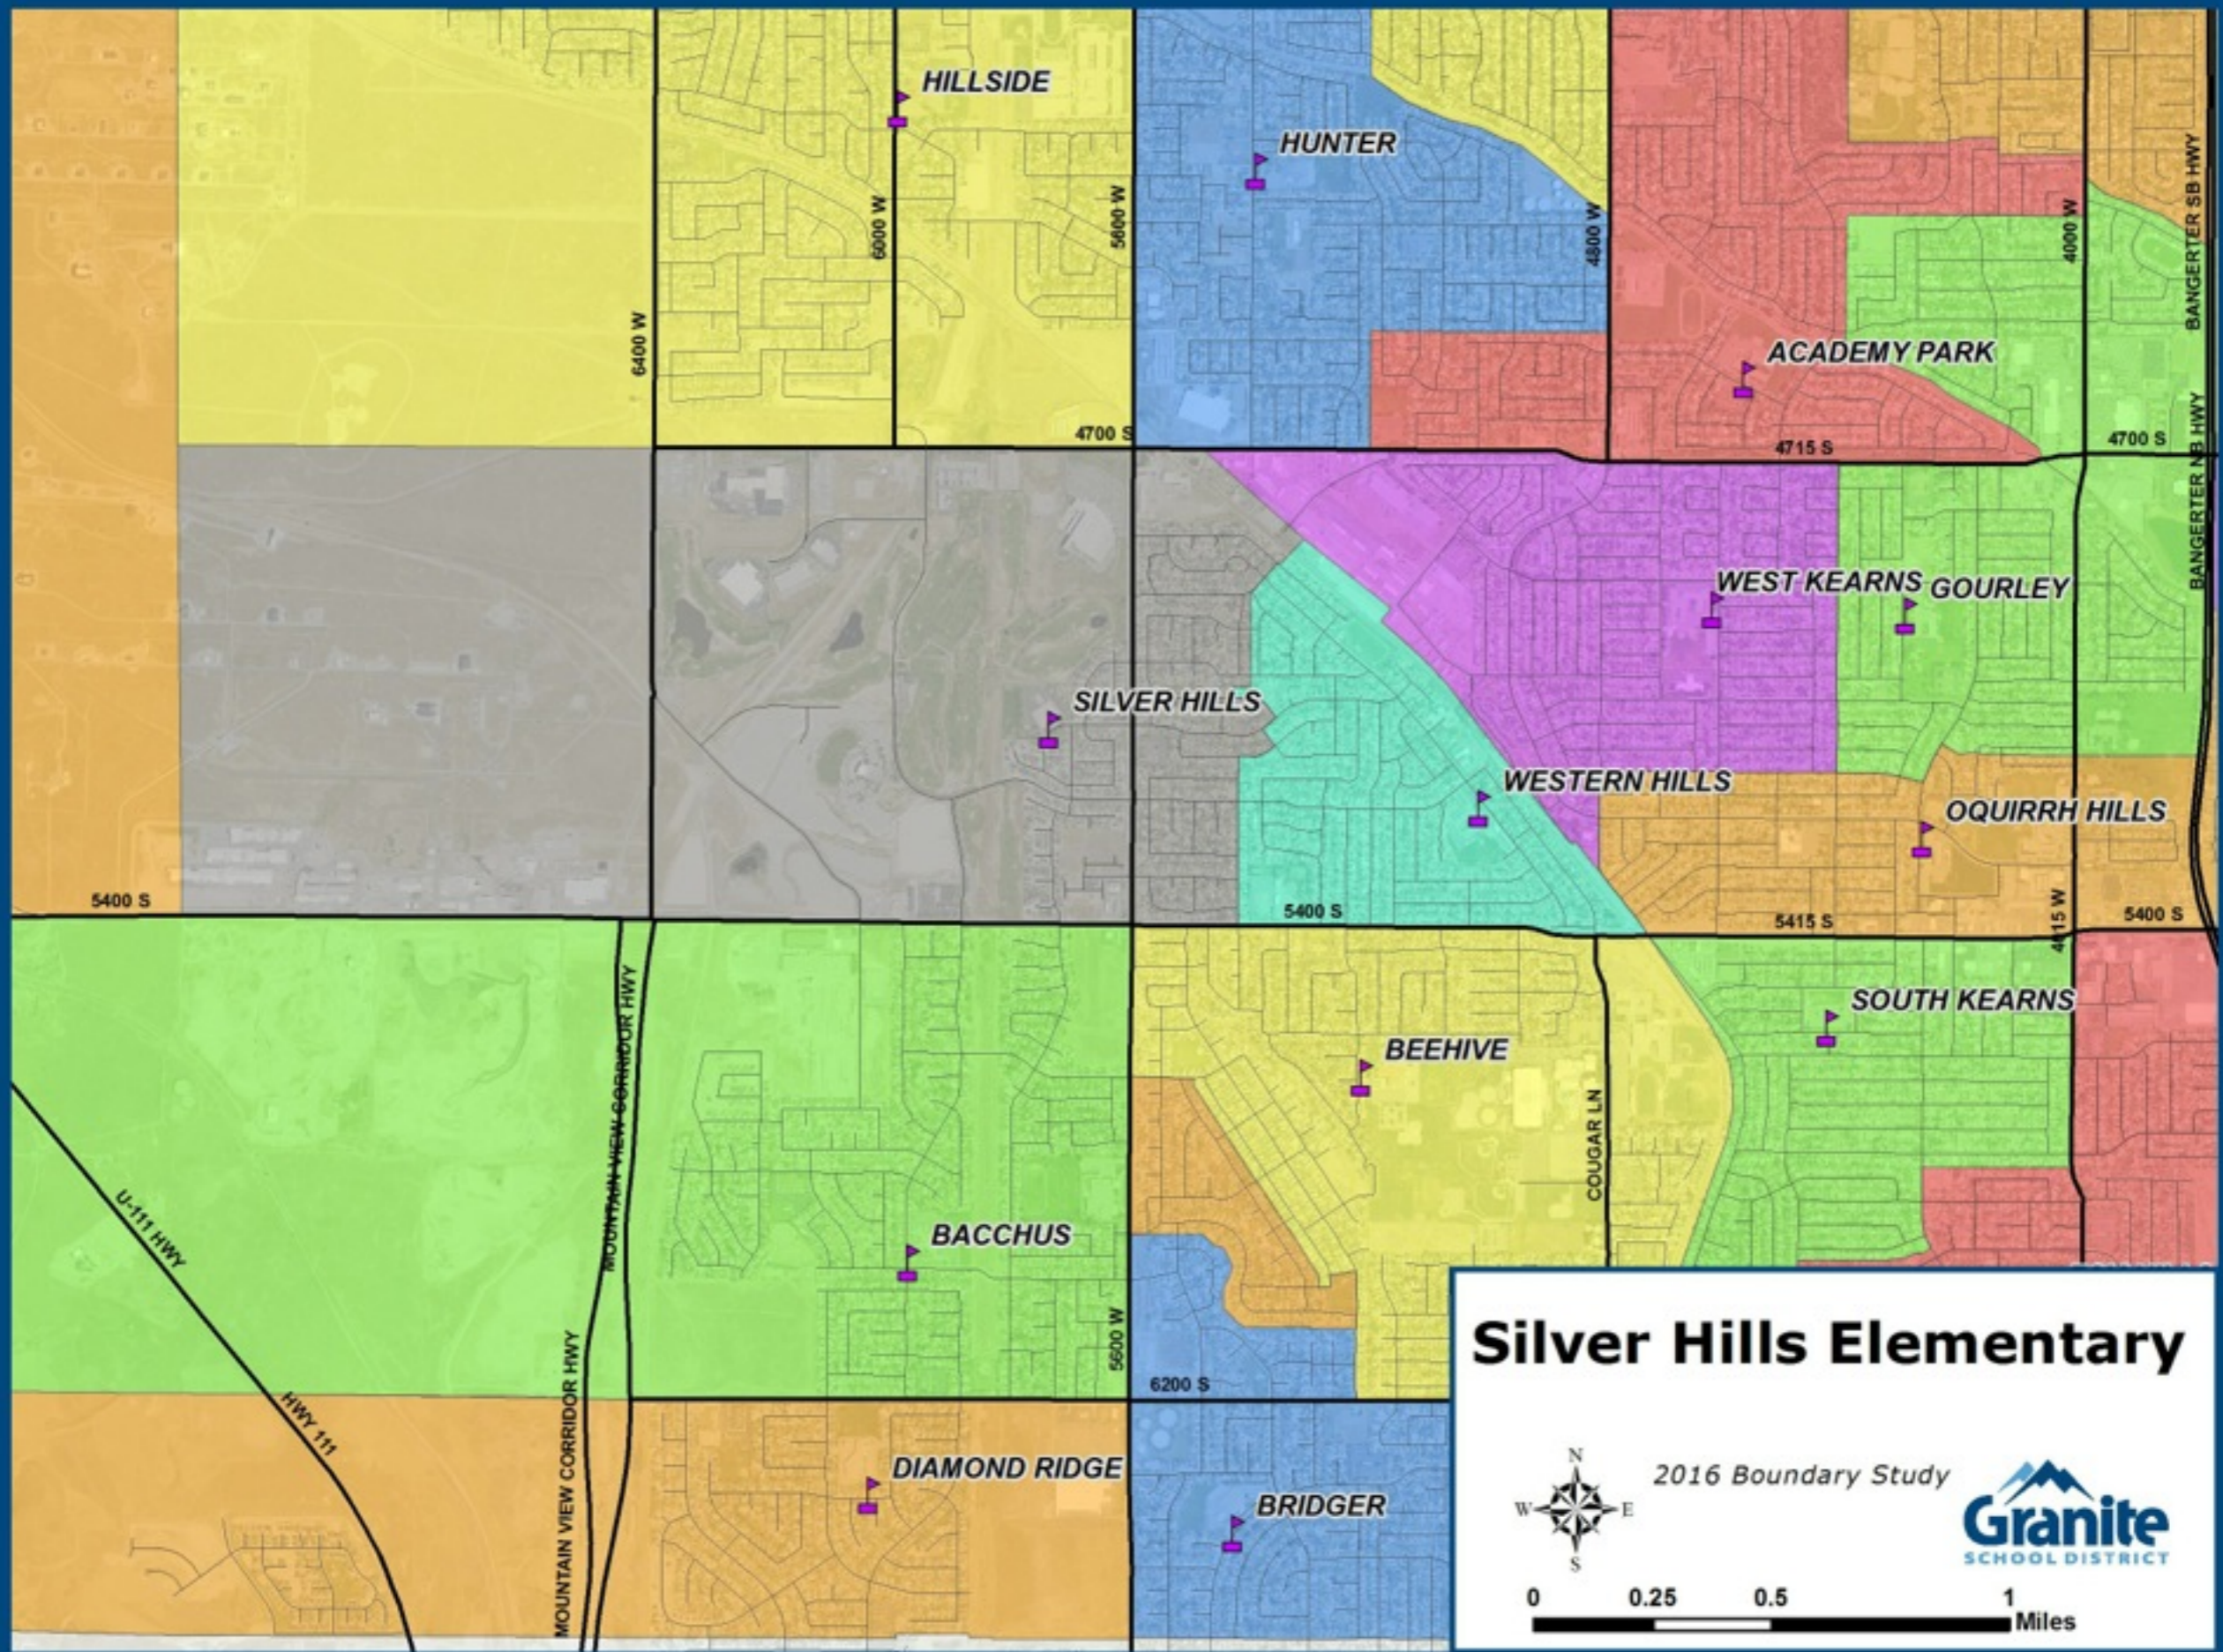

CURRENT STUDIES

- ❖ Granger Elementary Study
- ❖ 3100 South Corridor Study
- ❖ Silver Hills Elementary Study

GRANGER
Enrollment:
950

Granger Elementary

2016 Boundary Study

3100 South Study

2016 Boundary Study

Silver Hills Elementary

2016 Boundary Study

Miles

Granite
SCHOOL DISTRICT

REQUEST FOR BOARD APPROVAL TO
SCHEDULE OPEN HOUSES