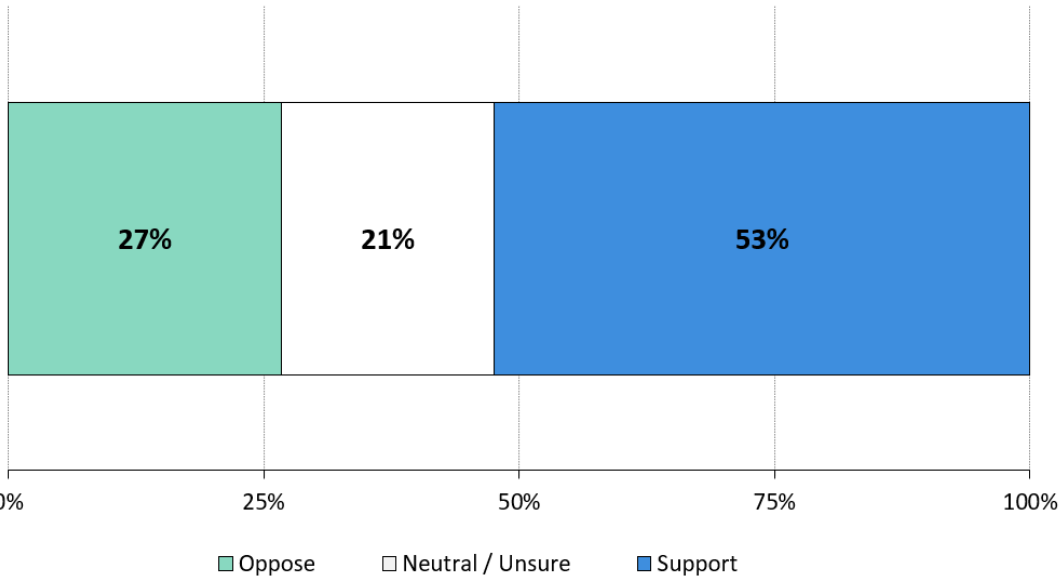

KENNEDY JR. HIGH RECONFIGURATION

Support for or Opposition to the Reconfiguration of Grades in the Kennedy Network
(6th grade into junior high)

SCHOOL	SCC VOTING RESULTS	COMMUNITY SURVEY NET SUPPORT
KENNEDY JUNIOR HIGH	UNANIMOUS IN FAVOR	
ACADEMY PARK ELEMENTARY	6 IN FAVOR/2 OPPOSED	+25%
DAVID GOURLEY ELEMENTARY	6 IN FAVOR/2 ABSENT	+22%
HUNTER ELEMENTARY	UNANIMOUS IN FAVOR	+22%
JACKLING ELEMENTARY	UNANIMOUS IN FAVOR	+18%
CARL SANDBURG ELEMENTARY	UNANIMOUS IN FAVOR	+33%
SILVER HILLS ELEMENTARY	UNANIMOUS IN FAVOR	+46%