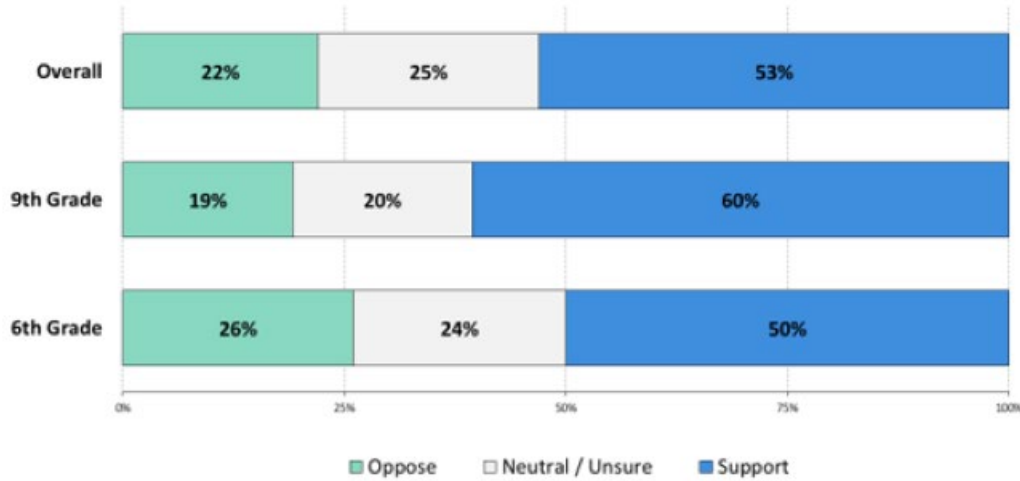

TAYLORSVILLE NETWORK RECONFIGURATION

Support for or Opposition to the Reconfiguration of Grades in the Taylorville Network

SCHOOL	SCC VOTING RESULTS	COMMUNITY SURVEY NET SUPPORT
TAYLORSVILLE HIGH	UNANIMOUS IN FAVOR	+39%
BENNION JUNIOR HIGH	UNANIMOUS IN FAVOR	+40%
EISENHOWER JUNIOR HIGH	5 IN FAVOR/1 NEUTRAL /1 OPPOSED	+35%
ARCADIA ELEMENTARY	UNANIMOUS IN FAVOR	+43%
BENNION ELEMENTARY	UNANIMOUS IN FAVOR	+34%
FREMONT ELEMENTARY	UNANIMOUS IN FAVOR	+22%
PLYMOUTH ELEMENTARY	UNANIMOUS IN FAVOR	+32%
TAYLORSVILLE ELEMENTARY	5 IN FAVOR/ 2 OPPOSED	+13%
TRUMAN ELEMENTARY	UNANIMOUS IN FAVOR	+33%
VISTA ELEMENTARY	UNANIMOUS IN FAVOR	+37%
WESTBROOK ELEMENTARY	UNANIMOUS IN FAVOR	+29%