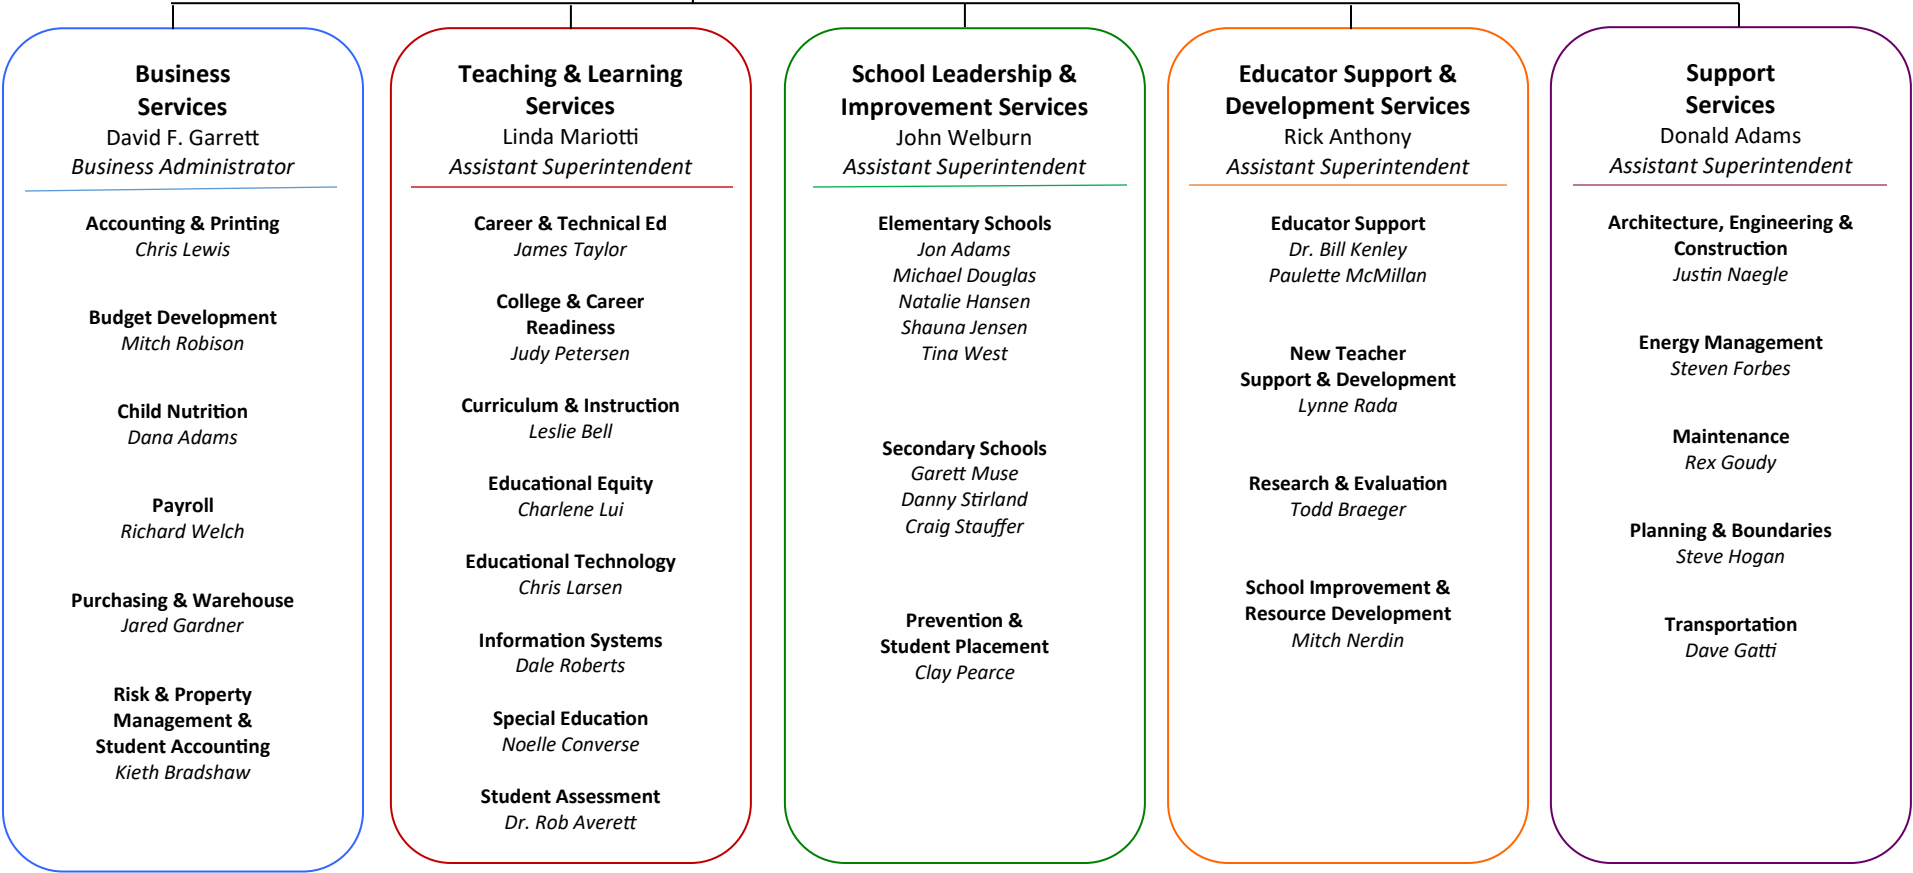

ADMINISTRATION 2019-20

**BOARD of EDUCATION**

**Superintendent of Schools**  
Dr. Martin W. Bates

Superintendent's Office

<b>Communications Office</b> <i>Ben Horsley</i>	<b>Granite Education Foundation</b> <i>Brent Severe</i>
<b>Human Resources</b> <i>Donnette McNeill-Waters</i>	<b>Granite School District Police</b> <i>Randy Porter</i>
<b>Policy &amp; Legal Services</b> <i>Doug Larson</i>	

**Granite School District Schools**

62 Elementary School Principals - 15 Junior High School Principals - 9 Senior High School Principals