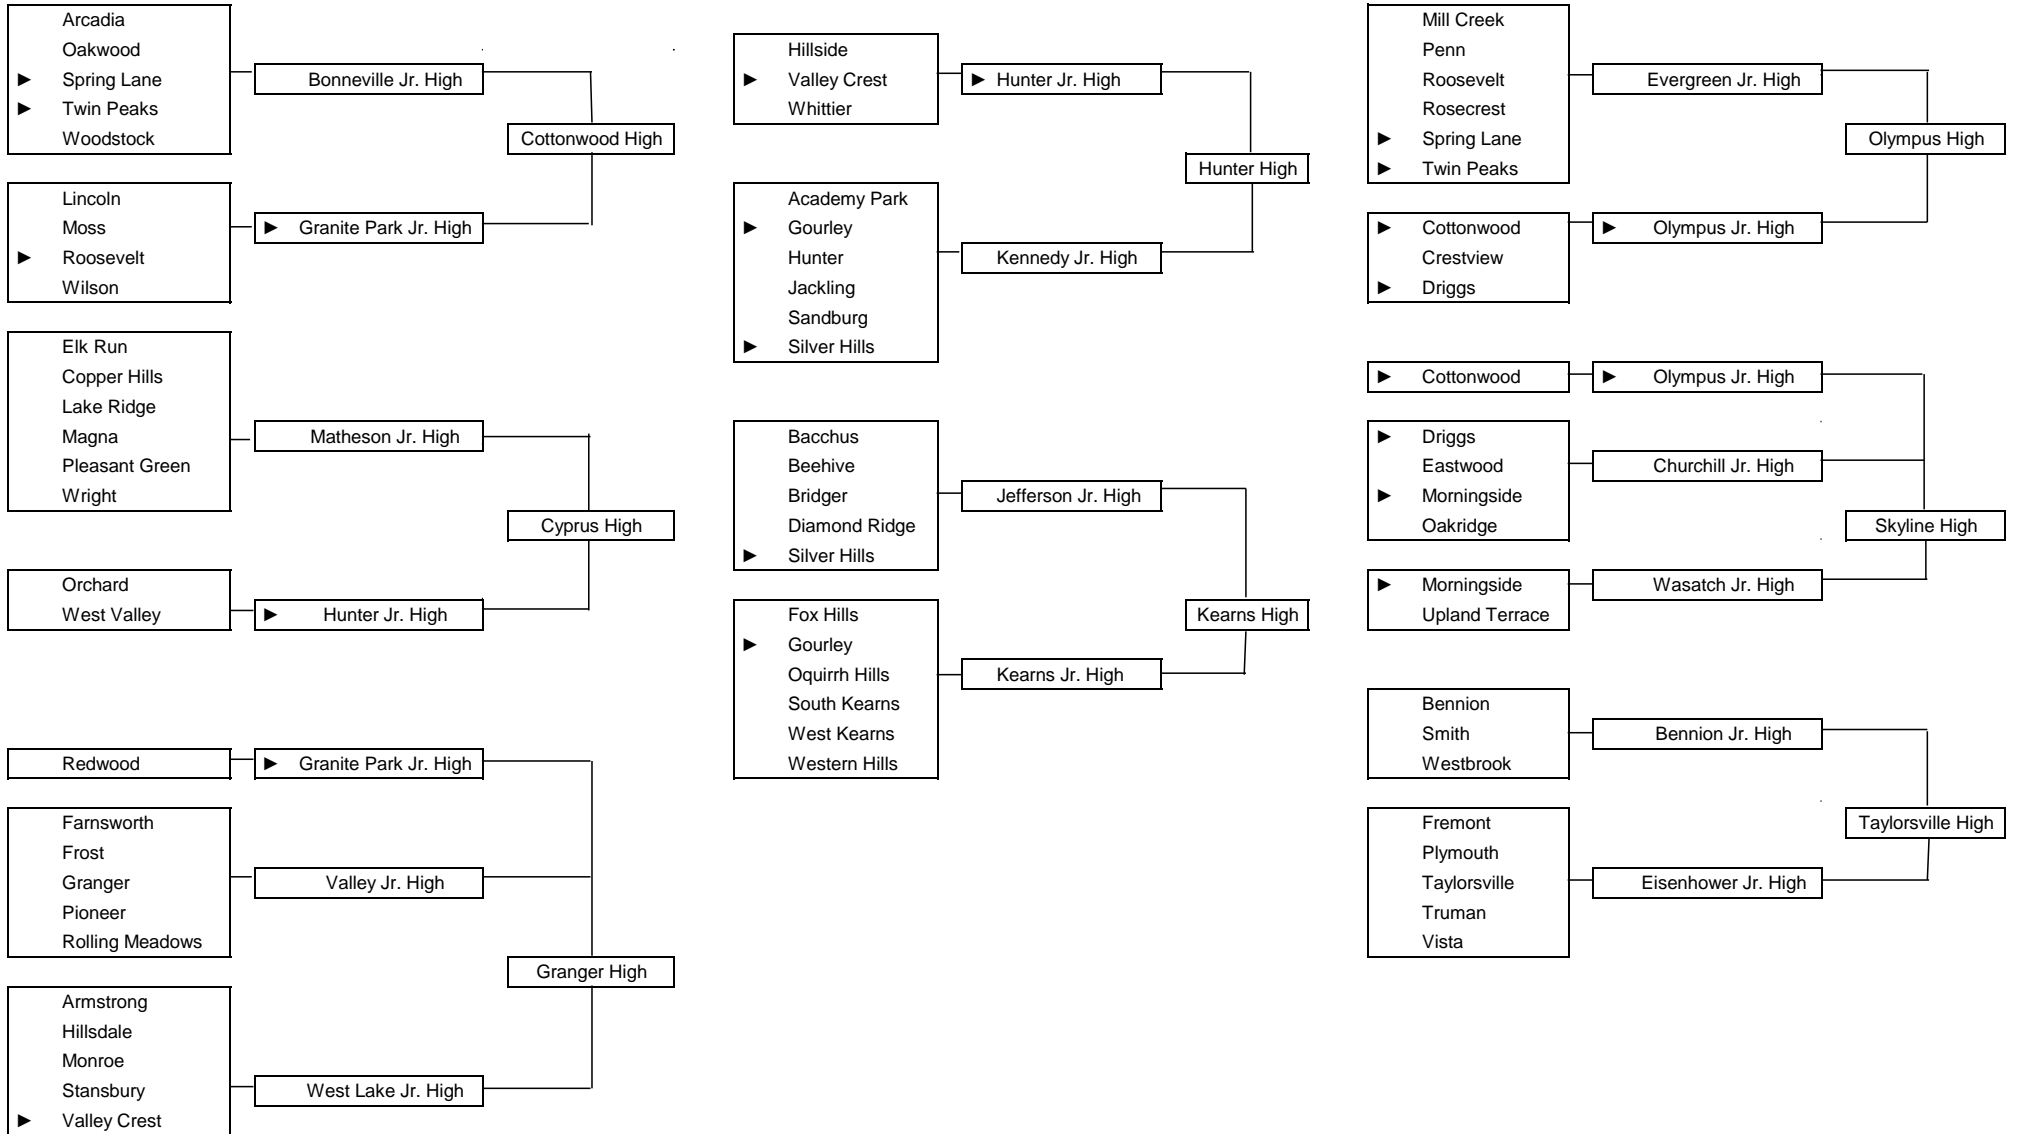

Granite School District Feeder School Flow Chart 2018-2019

▶ Feeds into more than one Jr or Sr High